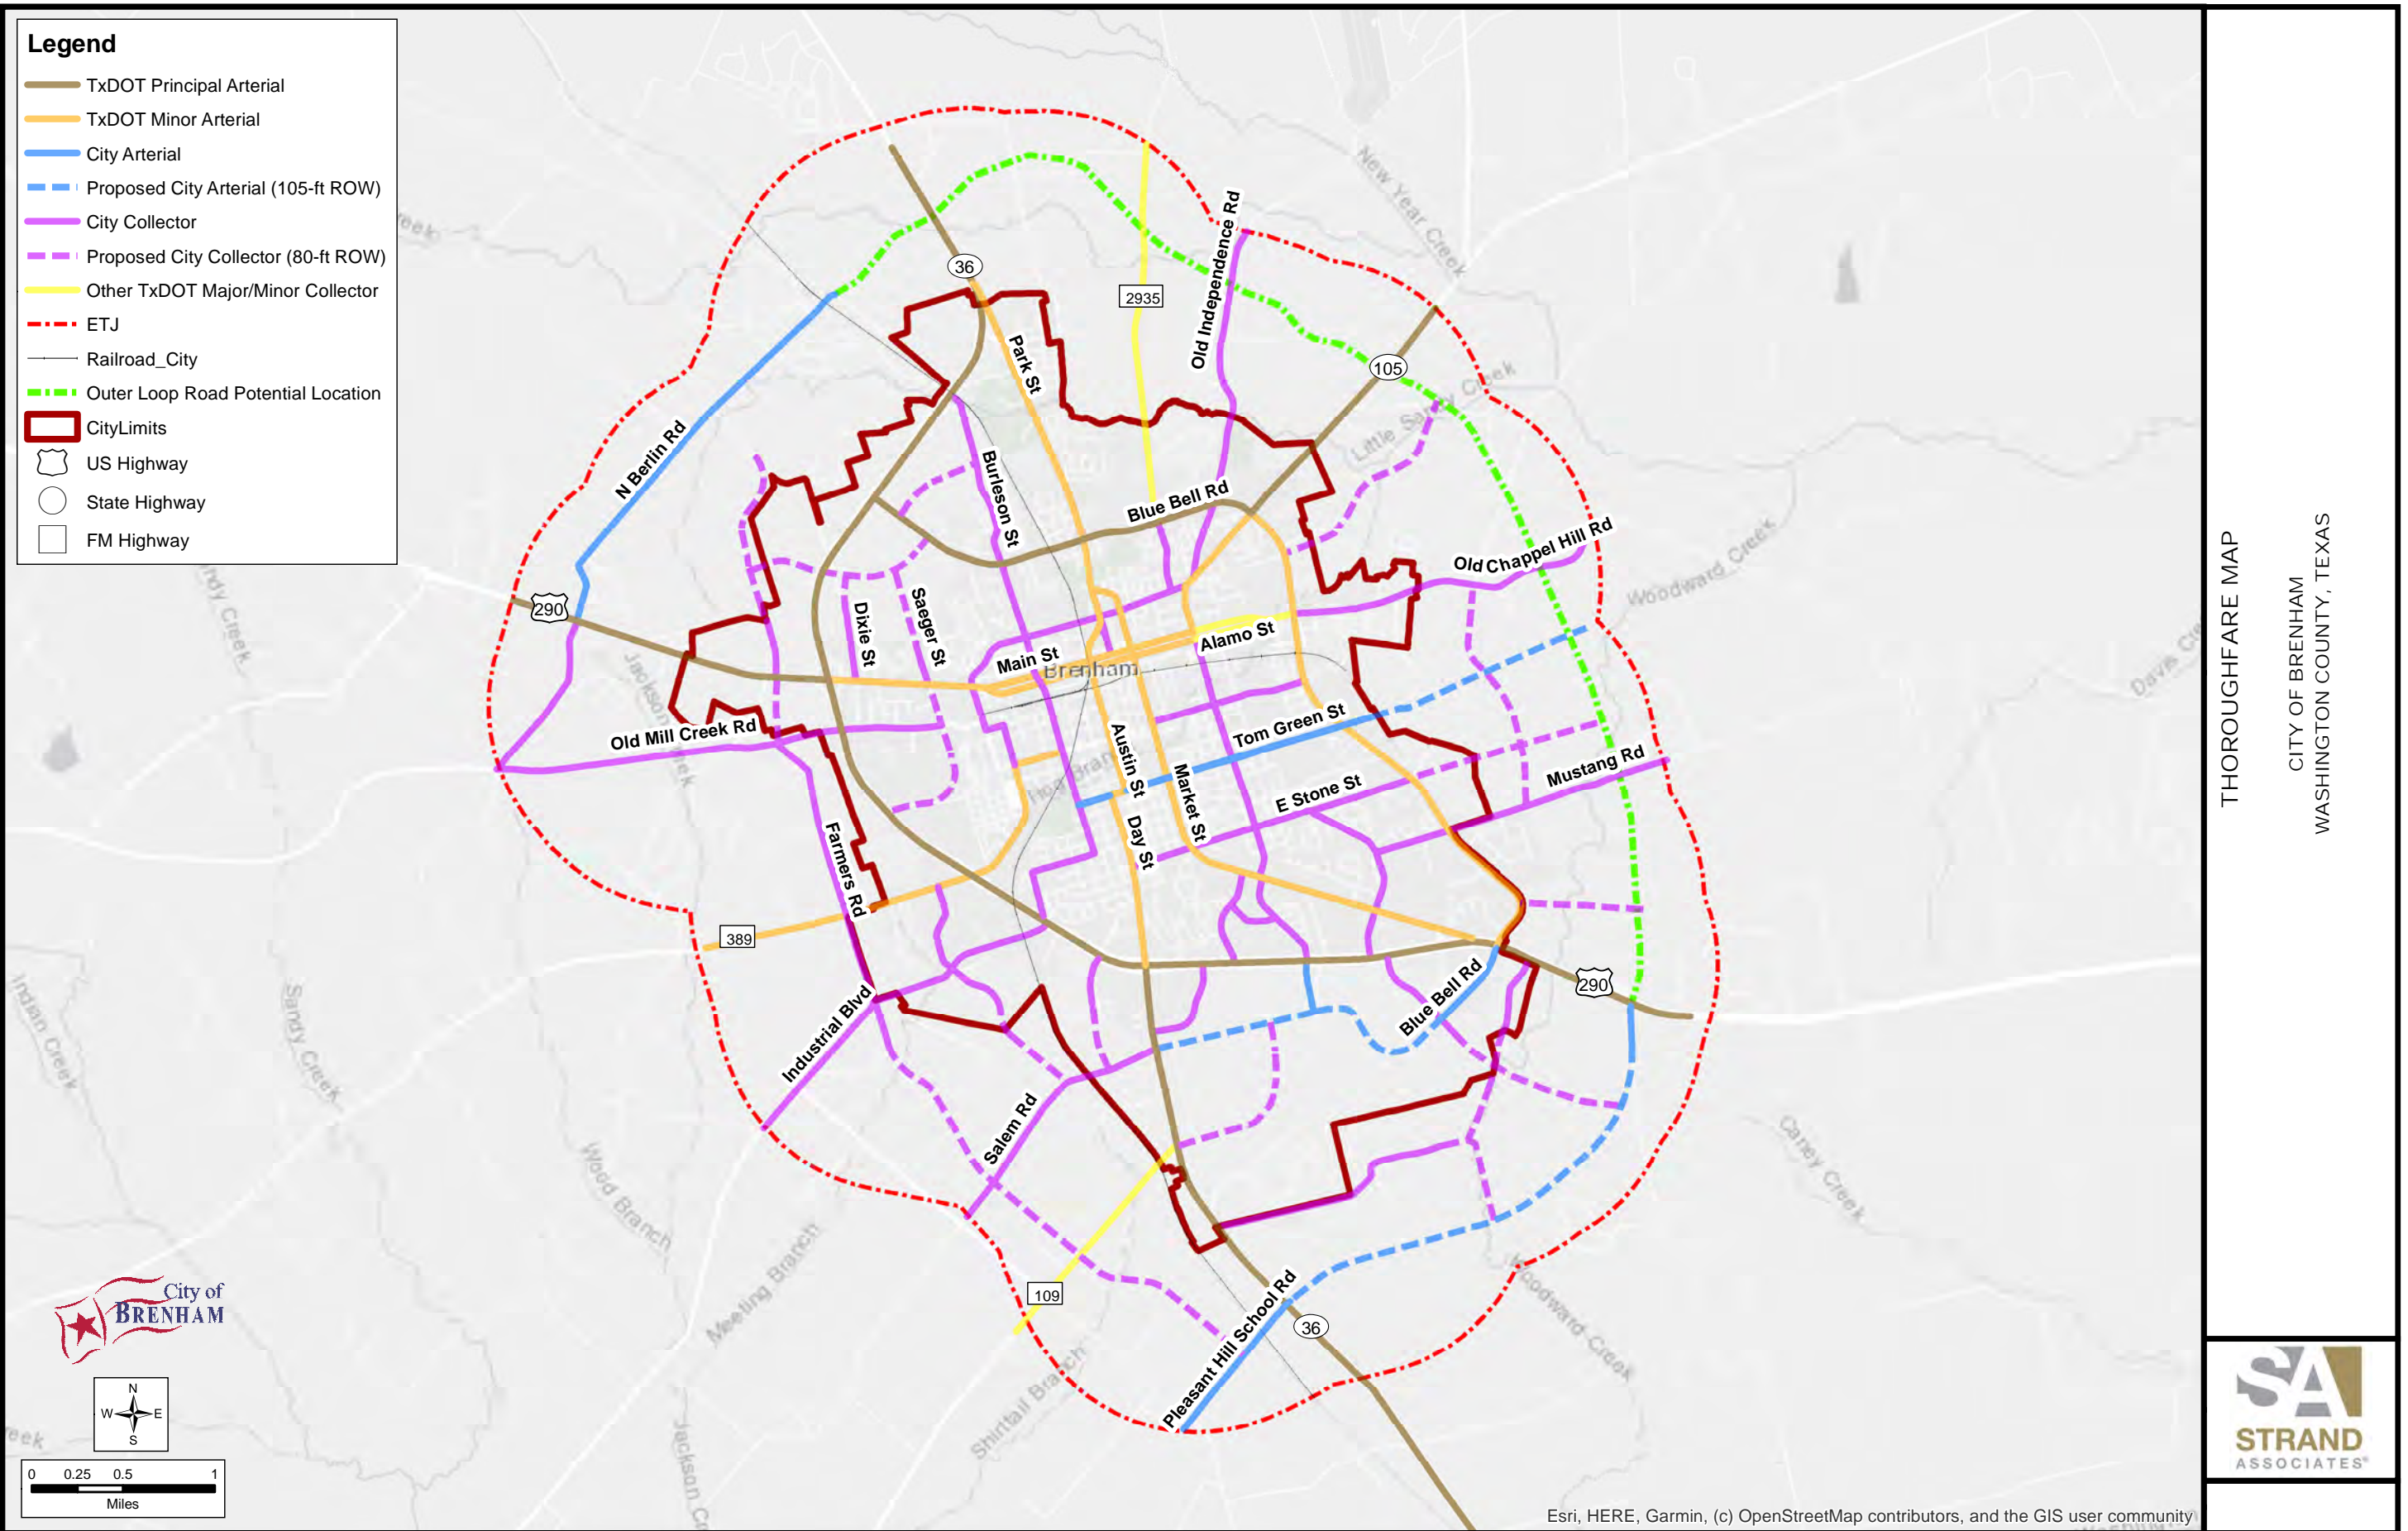

Figure 1.01-1 Thoroughfare Plan Map

THOROUGHFARE MAP
 CITY OF BRENHAM
 WASHINGTON COUNTY, TEXAS

Esri, HERE, Garmin, (c) OpenStreetMap contributors, and the GIS user community