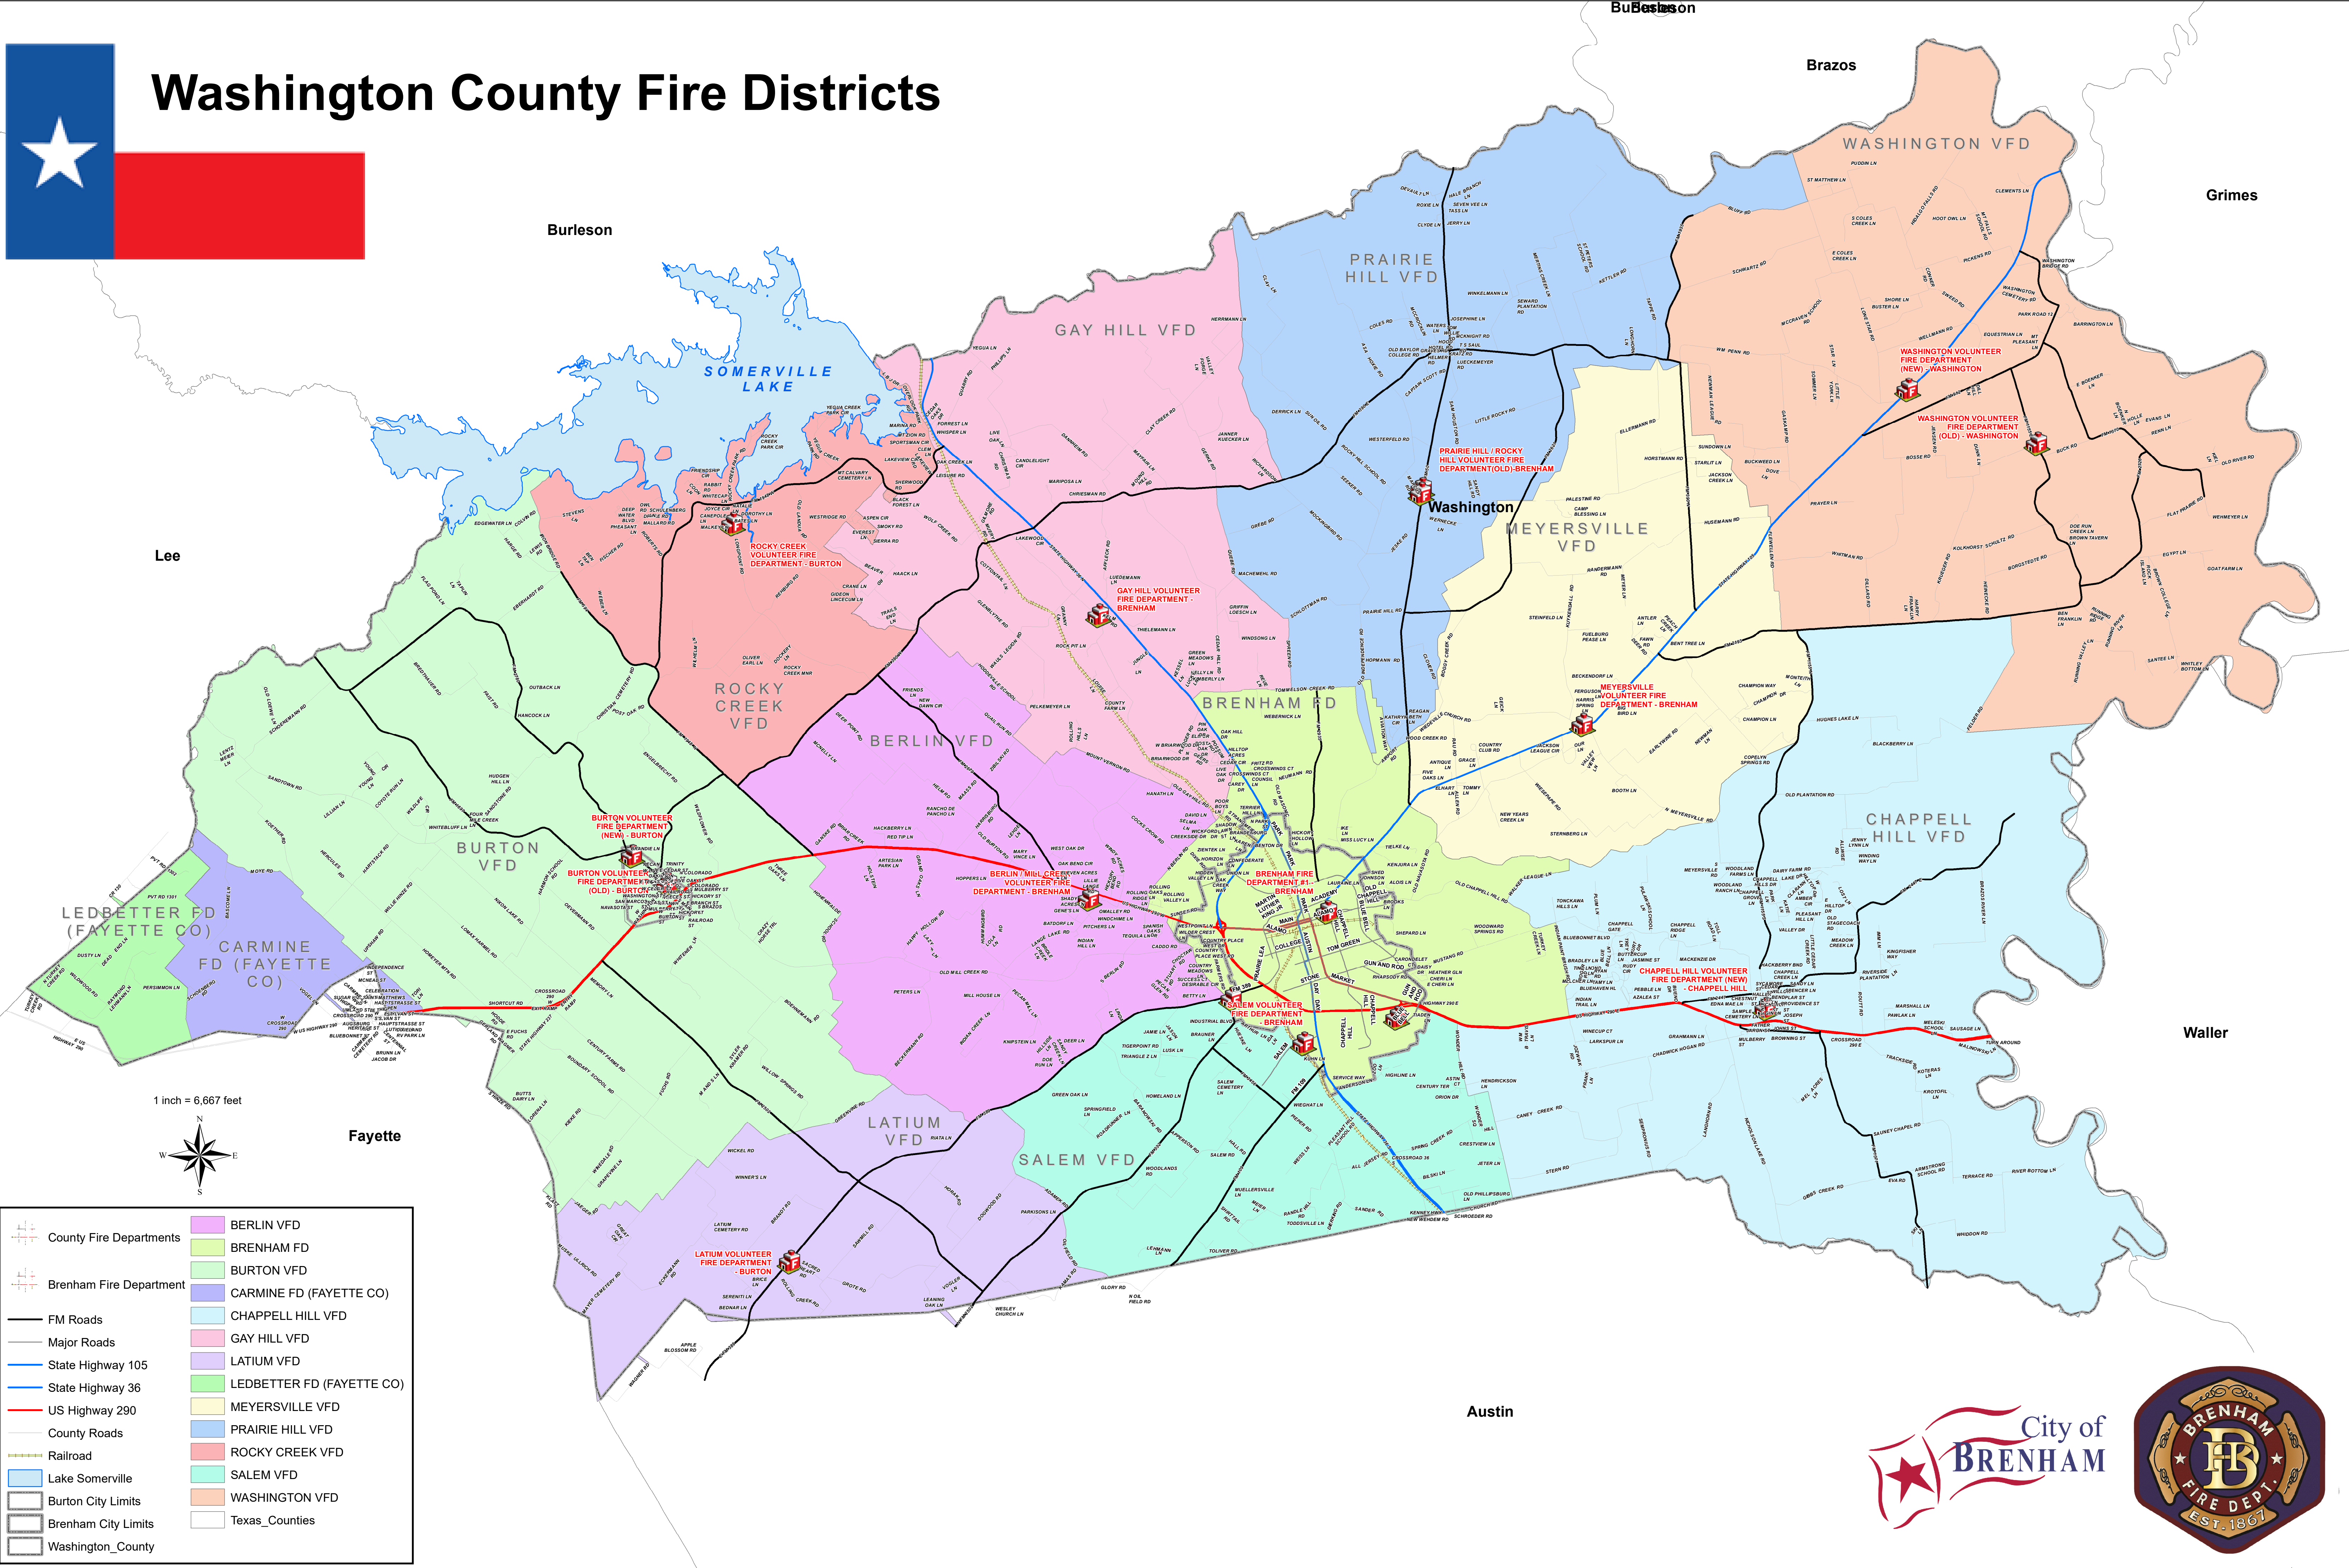

# Washington County Fire Districts

1 inch = 6,667 feet

- County Fire Departments
- Brenham Fire Department
- FM Roads
- Major Roads
- State Highway 105
- State Highway 36
- US Highway 290
- County Roads
- Railroad
- Lake Somerville
- Burton City Limits
- Brenham City Limits
- Washington County
- BERLIN VFD
- BRENHAM FD
- BURTON VFD
- CARMINE FD (FAYETTE CO)
- CHAPPELL HILL VFD
- GAY HILL VFD
- LATIUM VFD
- LEDBETTER FD (FAYETTE CO)
- MEYERSVILLE VFD
- PRAIRIE HILL VFD
- ROCKY CREEK VFD
- SALEM VFD
- WASHINGTON VFD
- Texas Counties