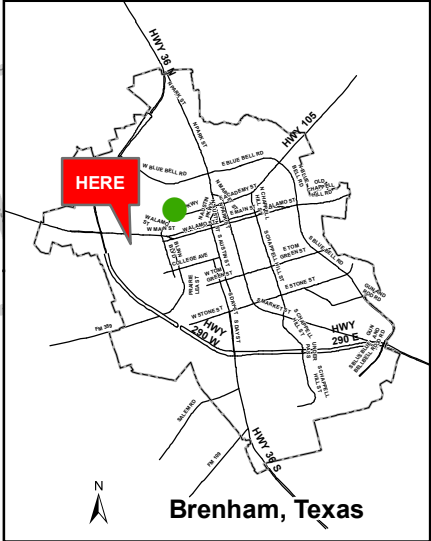

Hattie Mae Flowers Park

700 Martin Luther King Jr Pkwy (4.17 ac.)

- | | | | |
|--|---------------------|--|-----------|
| | Playgrounds | | Creek |
| | Basketball Courts | | Restrooms |
| | Picnic Area | | |
| | Little Free Library | | |
| | Parking | | |